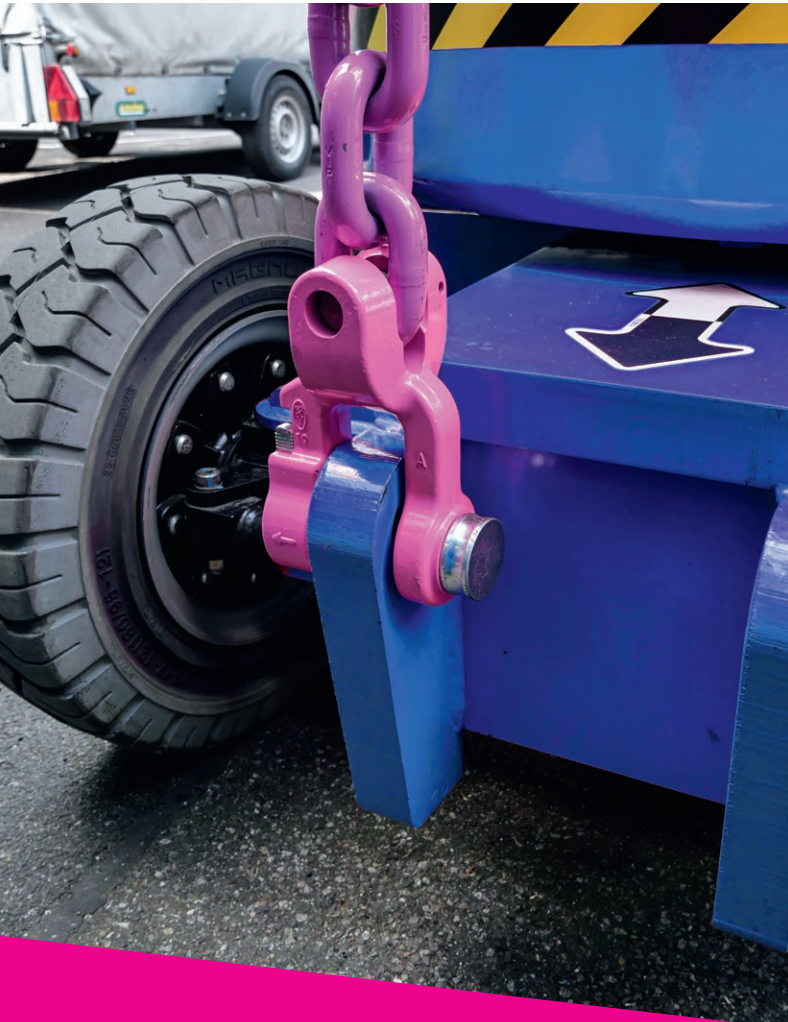

CCS-FASTLOX.

The first ever clickable clevis shackle. From RUD.

NEW!

Do you believe that connecting
a shackle has to be time-consuming?

Think you need tools to
mount your clevis shackle?

Still don't believe you can use
a shackle as a hook?

Do you worry about losing
small parts when mounting?

**THINK
AGAIN!**

INTRODUCING THE FIRST EVER CLICKABLE CLEVIS SHACKLE. FROM RUD. **CCS-FASTLOX.**

**INSERT.
CLICK.
LOCK.
DONE.**

With the new CCS-FASTLOX, you no longer have to waste time – or lose any small parts. The innovative click mechanism not only makes assembly and disassembly much quicker and easier, it also makes it audibly safer.

LIFTING, REDEFINED. BE ONE CLICK CLOSER TO THE FUTURE.

At RUD, we work every day to make our users' work even safer, easier and more efficient in the future. The CCS-FASTLOX is just one of many examples of this.

CLICKABLE CLEVIS SHACKLE:

- Real time savings: up to 80 % faster mounting and dismounting.
- Easiest tool-free handling: without bolts, nuts or cotter pins.
- Exceptional safety: automatic securing of the shackle pin.
- Prevents incorrect bolt mounting.
- Very high durability versus conventional shackles.
- Can also replace a hook.
- Available in grade 120 (ICE) and grade 100 (VIP).