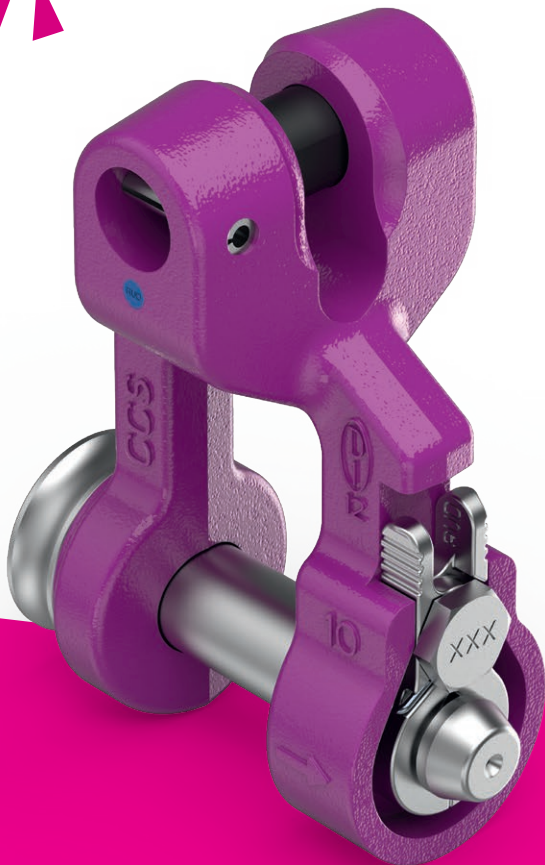

CCS-FASTLOX.

The first ever clickable clevis shackle. From RUD.

NEW!

Do you believe that connecting
a shackle has to be time-consuming?

Think you need tools to
mount your clevis shackle?

Still don't believe you can use
a shackle as a hook?

Do you worry about losing
small parts when mounting?

**THINK
AGAIN!**

INTRODUCING THE FIRST EVER CLICKABLE CLEVIS SHACKLE. FROM RUD. **CCS-FASTLOX.**

**INSERT.
CLICK.
LOCK.
DONE.**

With the new CCS-FASTLOX, you no longer have to waste time – or lose any small parts. The innovative click mechanism not only makes assembly and disassembly much quicker and easier, it also makes it audibly safer.

CLICKABLE CLEVIS SHACKLE:

- Real time savings: up to 80 % faster mounting and dismounting.
- Easiest tool-free handling: without bolts, nuts or cotter pins.
- Exceptional safety: automatic securing of the shackle pin.
- Prevents incorrect bolt mounting.
- Very high durability versus conventional shackles.
- Can also replace a hook.
- Available in grade 120 (ICE) and grade 100 (VIP).

TWO GRADES - MANY SIZES

Grade 120 (ICE): 4-16 mm

Grade 100 (VIP): 6-22 mm

TECHNICAL DATA

ICE-CLEVIS SHACKLE WITH QUICK-RELEASE FASTENER – 4 mm.

Chains	WLL (t)	Type	A [mm]	B [mm]	C [mm]	D [mm]	E [mm]	F [mm]	G [mm]	T [mm]	Weight (kg/unit)	Ref. No.
4	0.8	ICE CCS-FASTLOX 4	14	8	23	10	30	51.5	24	41	0.17	7912242