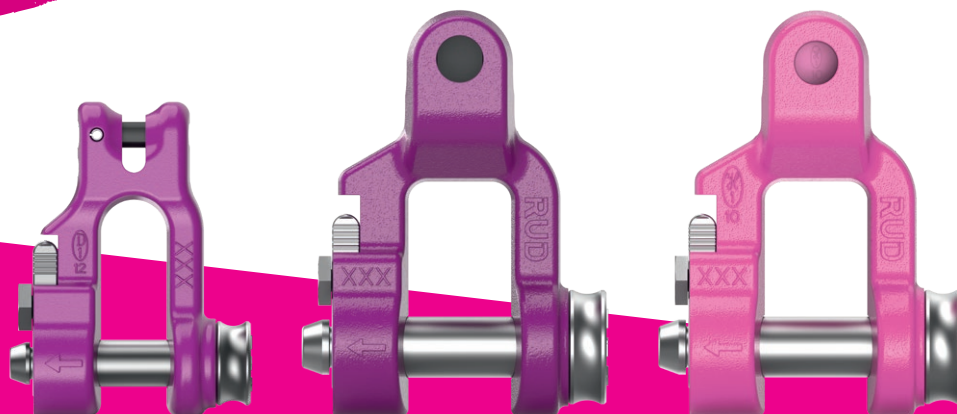

Do you worry about losing
small parts when mounting?

**THINK
AGAIN!**

INTRODUCING THE FIRST EVER CLICKABLE CLEVIS SHACKLE. FROM RUD. **CCS-FASTLOX.**

**INSERT.
CLICK.
LOCK.
DONE.**

With the new CCS-FASTLOX, you no longer have to waste time – or lose any small parts. The innovative click mechanism not only makes assembly and disassembly much quicker and easier, it also makes it audibly safer.

CLICKABLE CLEVIS SHACKLE:

- Real time savings: up to 80 % faster mounting and dismounting.
- Easiest tool-free handling: without bolts, nuts or cotter pins.
- Exceptional safety: automatic securing of the shackle pin.
- Prevents incorrect bolt mounting.
- Very high durability versus conventional shackles.
- Can also replace a hook.
- Available in grade 120 (ICE) and grade 100 (VIP).

TWO GRADES - MANY SIZES

Grade 120 (ICE): 4-16 mm

Grade 100 (VIP): 6-22 mm

TECHNICAL DATA

ICE-CLEVIS SHACKLE WITH QUICK-RELEASE FASTENER – 4 mm.

Chains	WLL (t)	Type	A [mm]	B [mm]	C [mm]	D [mm]	E [mm]	F [mm]	G [mm]	T [mm]	Weight (kg/unit)	Ref. No.
4	0.8	ICE CCS-FASTLOX 4	14	8	23	10	30	51.5	24	41	0.17	7912242

Subject to technical changes!

ICE-CLEVIS SHACKLE WITH QUICK-RELEASE FASTENER – 6–16 mm.

Chains	WLL (t)	Type	A [mm]	B [mm]	C [mm]	D [mm]	E [mm]	F [mm]	G [mm]	T [mm]	Weight (kg/unit)	Ref. No.
6	1.8	ICE CCS-FASTLOX 6	17	8	23	10	21	51.5	32	36	0.18	7912243
8	3	ICE CCS-FASTLOX 8	21	10	27	12	32	64	39	50	0.35	7912244
10	5	ICE CCS-FASTLOX 10	27	13	36.5	16	35.5	80	51	60	0.76	7912245
13	8	ICE CCS-FASTLOX 13	33	17	45.5	20	41.5	103	68	77	1.6	7912246
16	12.5	ICE CCS-FASTLOX 16	38	21	55	24	49	123.5	80	95	3	7912247