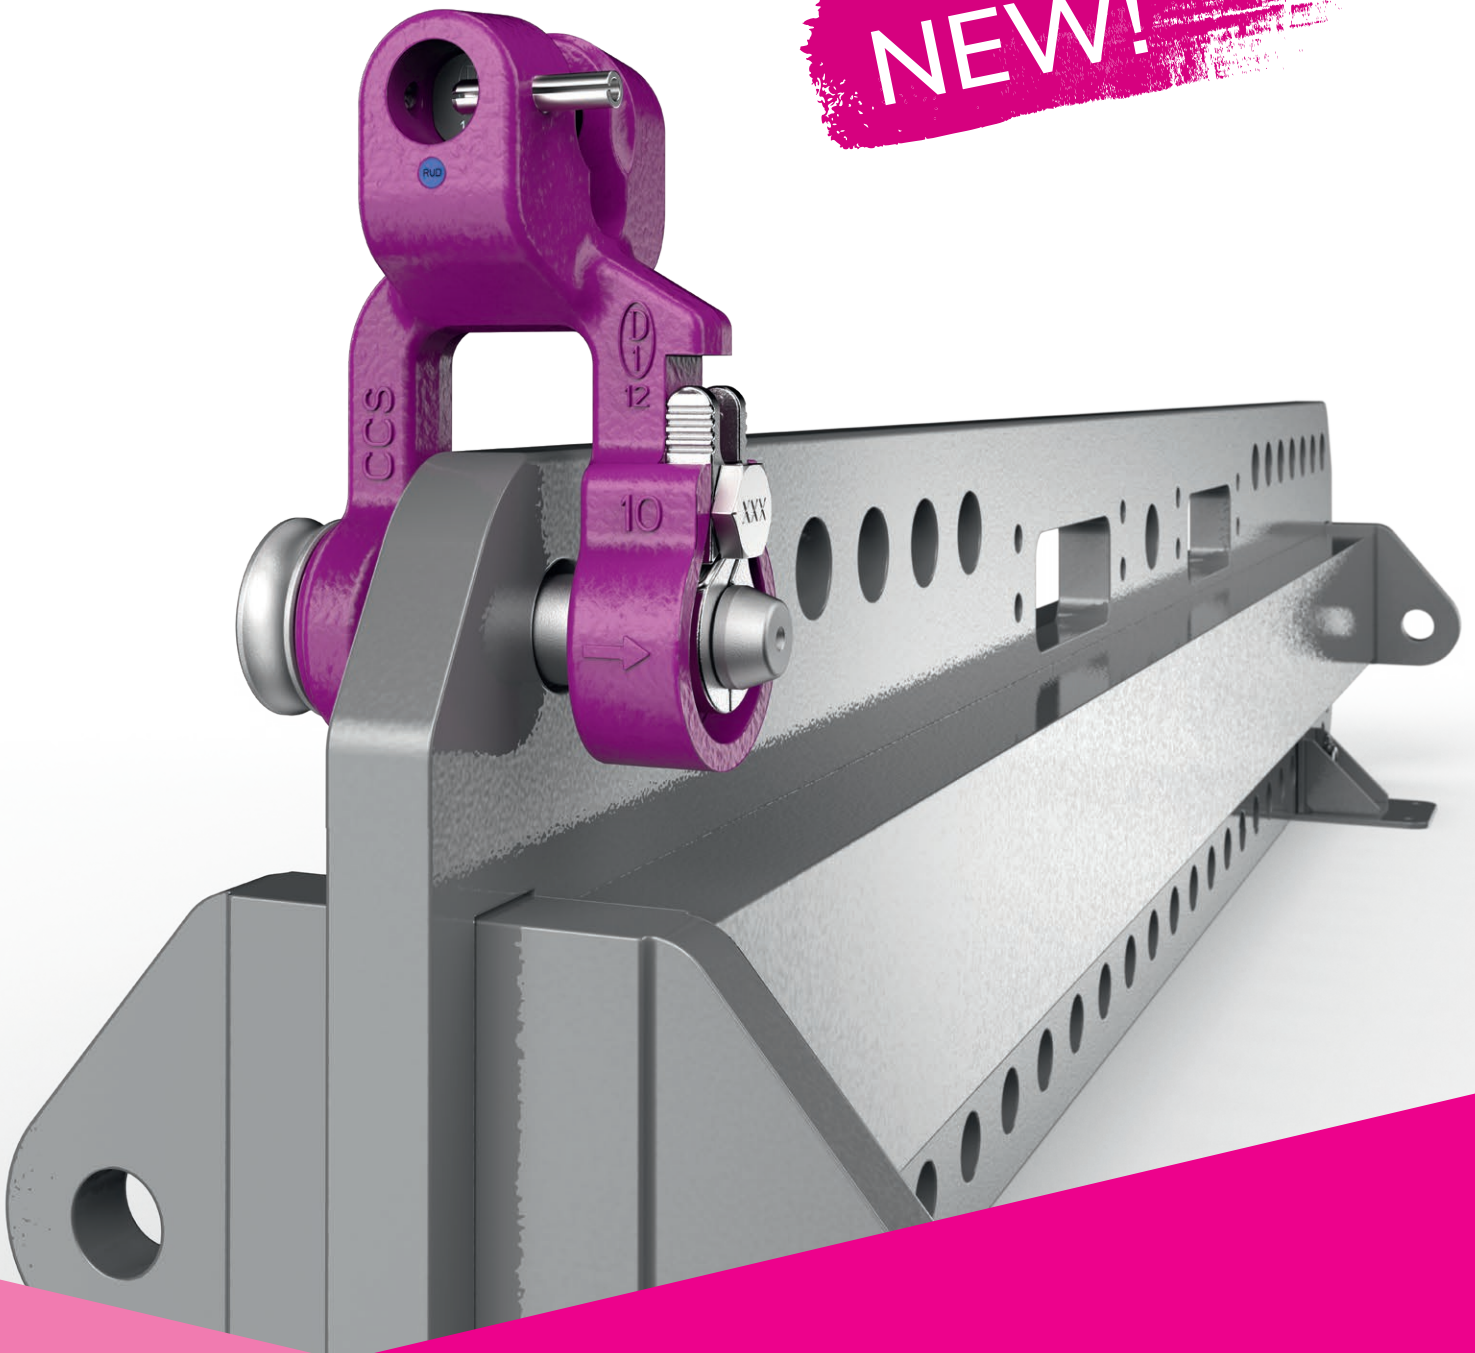

CCS-FASTLOX.

The first ever clickable clevis shackle. From RUD.

NEW!

Do you believe that connecting
a shackle has to be time-consuming?

Think you need tools to
mount your clevis shackle?

Still don't believe you can use
a shackle as a hook?

Do you worry about losing
small parts when mounting?

**THINK
AGAIN!**

INTRODUCING THE FIRST EVER CLICKABLE CLEVIS SHACKLE. FROM RUD. **CCS-FASTLOX.**

**INSERT.
CLICK.
LOCK.
DONE.**

With the new CCS-FASTLOX, you no longer have to waste time – or lose any small parts. The innovative click mechanism not only makes assembly and disassembly much quicker and easier, it also makes it audibly safer.

CLICKABLE CLEVIS SHACKLE:

- Real time savings: up to 80 % faster mounting and dismounting.
- Easiest tool-free handling: without bolts, nuts or cotter pins.
- Exceptional safety: automatic securing of the shackle pin.
- Prevents incorrect bolt mounting.
- Very high durability versus conventional shackles.
- Can also replace a hook.
- Available in grade 120 (ICE) and grade 100 (VIP).

TWO GRADES - MANY SIZES

Grade 120 (ICE): 4-16 mm

Grade 100 (VIP): 6-22 mm

TECHNICAL DATA

ICE-CLEVIS SHACKLE WITH QUICK-RELEASE FASTENER – 4 mm.

Chains	WLL (t)	Type	A [mm]	B [mm]	C [mm]	D [mm]	E [mm]	F [mm]	G [mm]	T [mm]	Weight (kg/unit)	Ref. No.
4	0.8	ICE CCS-FASTLOX 4	14	8	23	10	30	51.5	24	41	0.17	7912242