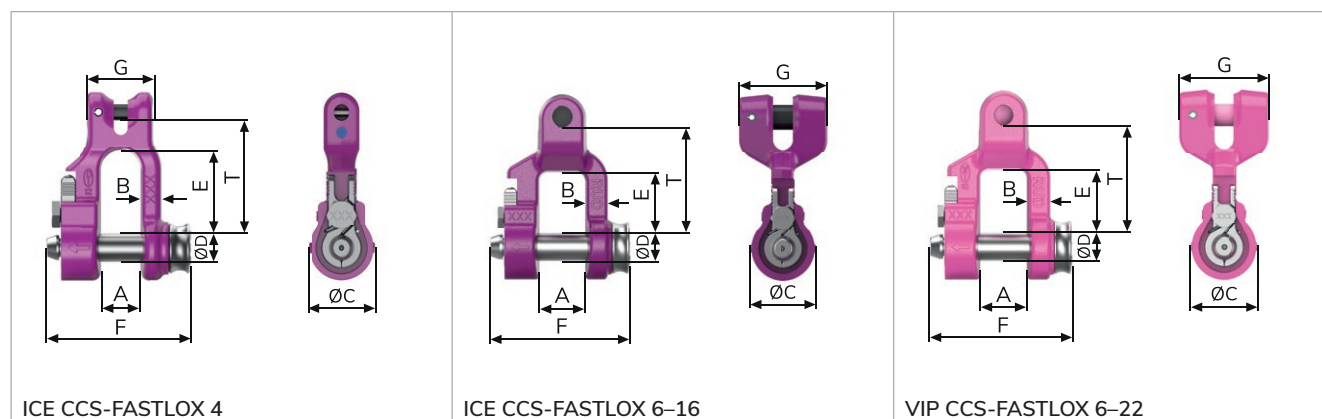

TECHNICAL DATA

ICE-CLEVIS SHACKLE WITH QUICK-RELEASE FASTENER – 4 mm.

Chains	WLL (t)	Type	A [mm]	B [mm]	C [mm]	D [mm]	E [mm]	F [mm]	G [mm]	T [mm]	Weight (kg/unit)	Ref. No.
4	0.8	ICE CCS-FASTLOX 4	14	8	23	10	30	51.5	24	41	0.17	7912242

Subject to technical changes!

ICE-CLEVIS SHACKLE WITH QUICK-RELEASE FASTENER – 6–16 mm.

Chains	WLL (t)	Type	A [mm]	B [mm]	C [mm]	D [mm]	E [mm]	F [mm]	G [mm]	T [mm]	Weight (kg/unit)	Ref. No.
6	1.8	ICE CCS-FASTLOX 6	17	8	23	10	21	51.5	32	36	0.18	7912243
8	3	ICE CCS-FASTLOX 8	21	10	27	12	32	64	39	50	0.35	7912244
10	5	ICE CCS-FASTLOX 10	27	13	36.5	16	35.5	80	51	60	0.76	7912245
13	8	ICE CCS-FASTLOX 13	33	17	45.5	20	41.5	103	68	77	1.6	7912246
16	12.5	ICE CCS-FASTLOX 16	38	21	55	24	49	123.5	80	95	3	7912247

Subject to technical changes!

VIP-CLEVIS SHACKLE WITH QUICK-RELEASE FASTENER – 6–22 mm.

Chains	WLL (t)	Type	A [mm]	B [mm]	C [mm]	D [mm]	E [mm]	F [mm]	G [mm]	T [mm]	Weight (kg/unit)	Ref. No.
6	1.5	VIP CCS-FASTLOX 6	17	8	23	10	21	51.5	32	36	0.19	7912219
8	2.5	VIP CCS-FASTLOX 8	21	10	27	12	32	64	39	50	0.36	7912220
10	4	VIP CCS-FASTLOX 10	27	13	36.5	16	35.5	80	51	60	0.77	7912221
13	6.7	VIP CCS-FASTLOX 13	33	17	45.5	20	41.5	103	68	77	1.6	7912222
16	10	VIP CCS-FASTLOX 16	38	21	55	24	49	123.5	80	95	3	7912223
20	16	VIP CCS-FASTLOX 20	47	27	65	30	57	153.5	90	108	5	7912224
22	20	VIP CCS-FASTLOX 22	53	30	76	36	72.5	172	97	130	7.3	7912225

Subject to technical changes!